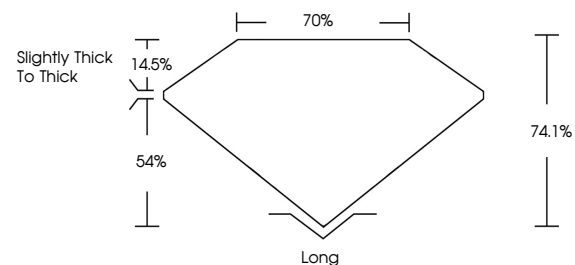

PROPORTIONS