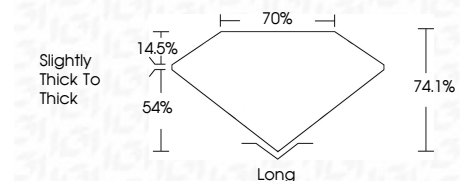

ELECTRONIC COPY

700529079
Report verification at igi.org

May 12, 2025
IGI Report Number **700529079**
Description **NATURAL DIAMOND**
Shape and Cutting Style **EMERALD CUT**
Measurements **6.26 X 4.63 X 3.43 MM**

GRADING RESULTS

Carat Weight **1.01 CARAT**
Color Grade **F**
Clarity Grade **SI 2**
Cut Grade **VERY GOOD**

ADDITIONAL GRADING INFORMATION

Polish **EXCELLENT**
Symmetry **EXCELLENT**
Fluorescence **NONE**
Inscription(s) **(IGI) 700529079**

IGI

May 12, 2025
IGI Report No 700529079
EMERALD CUT
6.26 X 4.63 X 3.43 MM
1.01 CARAT
F
SI 2
VERY GOOD
74.1%
70%
Slightly thick to thick
Long
EXCELLENT
EXCELLENT
NONE
(IGI) 700529079

DIAMOND REPORT

May 12, 2025
IGI Report Number **700529079**
Description **NATURAL DIAMOND**
Shape and Cutting Style **EMERALD CUT**
Measurements **6.26 X 4.63 X 3.43 MM**