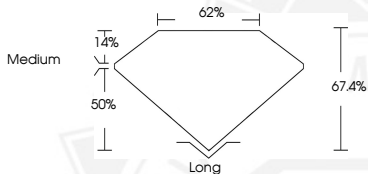

July 2, 2025
IGI Report Number **700519227**
EMERALD CUT
NATURAL DIAMOND
5.91 X 4.23 X 2.85 MM
Carat Weight **0.71 CARAT**
Color Grade **H**
Clarity Grade **VVS 1**
Cut Grade **VERY GOOD**
Polish **EXCELLENT**
Symmetry **EXCELLENT**
Fluorescence **NONE**
Inscription(s) **IGI 700519227**

July 2, 2025
IGI Report Number **700519227**
EMERALD CUT
NATURAL DIAMOND
5.91 X 4.23 X 2.85 MM
Carat Weight **0.71 CARAT**
Color Grade **H**
Clarity Grade **VVS 1**
Cut Grade **VERY GOOD**
Polish **EXCELLENT**
Symmetry **EXCELLENT**
Fluorescence **NONE**
Inscription(s) **IGI 700519227**