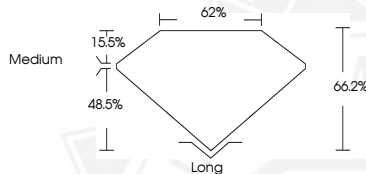

July 3, 2025
IGI Report Number **700519219**
EMERALD CUT
NATURAL DIAMOND
6.14 X 4.17 X 2.76 MM
Carat Weight **0.70 CARAT**
Color Grade **I**
Clarity Grade **VVS 1**
Cut Grade **VERY GOOD**
Polish **EXCELLENT**
Symmetry **EXCELLENT**
Fluorescence **NONE**
Inscription(s) **IGI 700519219**

July 3, 2025
IGI Report Number **700519219**
EMERALD CUT
NATURAL DIAMOND
6.14 X 4.17 X 2.76 MM
Carat Weight **0.70 CARAT**
Color Grade **I**
Clarity Grade **VVS 1**
Cut Grade **VERY GOOD**
Polish **EXCELLENT**
Symmetry **EXCELLENT**
Fluorescence **NONE**
Inscription(s) **IGI 700519219**