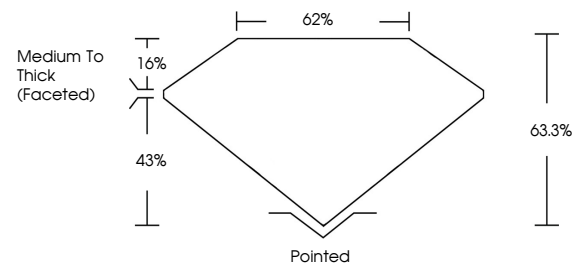

ELECTRONIC COPY

694510889
Report verification at igi.org

April 3, 2025
IGI Report Number **694510889**
Description **NATURAL DIAMOND**
Shape and Cutting Style **PEAR BRILLIANT**
Measurements **16.26 X 10.49 X 6.64 MM**
GRADING RESULTS
Carat Weight **7.04 CARATS**
Color Grade **L**
Clarity Grade **SI 2**
Cut Grade **VERY GOOD**

April 3, 2025
IGI Report Number **694510889**
Description **NATURAL DIAMOND**
Shape and Cutting Style **PEAR BRILLIANT**
Measurements **16.26 X 10.49 X 6.64 MM**

GRADING RESULTS

Carat Weight **7.04 CARATS**
Color Grade **L**
Clarity Grade **SI 2**
Cut Grade **VERY GOOD**

ADDITIONAL GRADING INFORMATION

Polish **EXCELLENT**
Symmetry **EXCELLENT**
Fluorescence **NONE**
Inscription(s) **694510889**

PROPORTIONS

Sample Image Used

CLARITY CHARACTERISTICS

KEY TO SYMBOLS

Red symbols indicate internal characteristics.
Green symbols indicate external characteristics.