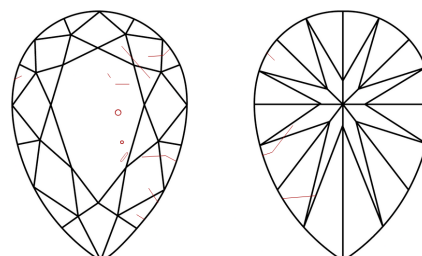

ELECTRONIC COPY

694510889
Report verification at igi.org

April 3, 2025
IGI Report Number **694510889**
Description **NATURAL DIAMOND**
Shape and Cutting Style **PEAR BRILLIANT**
Measurements **16.26 X 10.49 X 6.64 MM**
GRADING RESULTS
Carat Weight **7.04 CARATS**
Color Grade **L**
Clarity Grade **SI 2**
Cut Grade **VERY GOOD**

April 3, 2025
IGI Report Number **694510889**
Description **NATURAL DIAMOND**
Shape and Cutting Style **PEAR BRILLIANT**
Measurements **16.26 X 10.49 X 6.64 MM**

GRADING RESULTS

Carat Weight **7.04 CARATS**
Color Grade **L**
Clarity Grade **SI 2**
Cut Grade **VERY GOOD**

ADDITIONAL GRADING INFORMATION

Polish **EXCELLENT**
Symmetry **EXCELLENT**
Fluorescence **NONE**
Inscription(s) **694510889**

PROPORTIONS

Sample Image Used

CLARITY CHARACTERISTICS

KEY TO SYMBOLS

Red symbols indicate internal characteristics.
Green symbols indicate external characteristics.

COLOR

D - F	G - J	K - M	N - R	S - Z	FANCY
Colorless	Near Colorless	Slightly Tinted	Very Light Color	Light Color	

CLARITY

IF	VVS ¹⁻²	VS ¹⁻²	SI ¹⁻²	I ¹⁻³
Internally Flawless	Very Very Slightly Included	Very Slightly Included	Slightly Included	Included