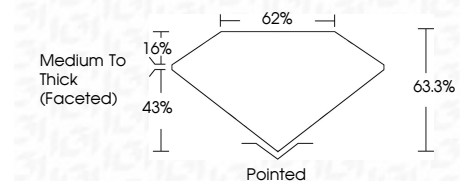

ADDITIONAL GRADING INFORMATION

Polish **EXCELLENT**
Symmetry **EXCELLENT**
Fluorescence **NONE**
Inscription(s) **694510889**

IGI

April 3, 2025
IGI Report No. **694510889**
PEAR BRILLIANT
7.04 CARATS
L
SI 2
VERY GOOD
63.3%
62%
Medium To Thick (Faceted)
Pointed
EXCELLENT
EXCELLENT
NONE
 694510889