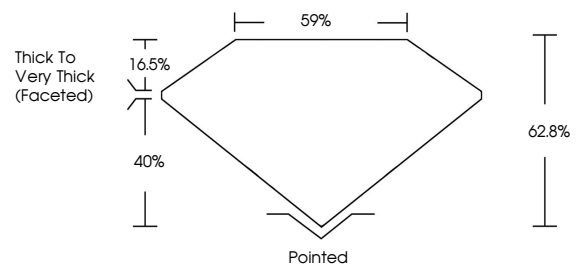

GRADING RESULTS

Carat Weight **1.35 CARAT**
Color Grade **I**
Clarity Grade **VS 1**
Cut Grade **VERY GOOD**

ADDITIONAL GRADING INFORMATION

Polish **EXCELLENT**
Symmetry **EXCELLENT**
Fluorescence **NONE**
Inscription(s) **(IGI) 693525789**

IGI

October 10, 2025
IGI Report No. 693525789
PEAR BRILLIANT
9.34 X 5.92 X 3.72 MM
1.35 CARAT
I
Color Grade
Color Grade
VS 1
VERY GOOD
Depth
62.8%
Table
40%
Girdle
59%
Thick to Very Thick (Faceted)
Pointed
EXCELLENT
EXCELLENT
NONE
NONE
Inscription(s)
(IGI) 693525789

DIAMOND REPORT

October 10, 2025
IGI Report Number **693525789**
Description **NATURAL DIAMOND**
Shape and Cutting Style **PEAR BRILLIANT**
Measurements **9.34 X 5.92 X 3.72 MM**

GRADING RESULTS

Carat Weight **1.35 CARAT**
Color Grade **I**
Clarity Grade **VS 1**
Cut Grade **VERY GOOD**

ADDITIONAL GRADING INFORMATION

Polish **EXCELLENT**
Symmetry **EXCELLENT**
Fluorescence **NONE**
Inscription(s) **(IGI) 693525789**

PROPORTIONS

Sample Image Used

CLARITY CHARACTERISTICS

KEY TO SYMBOLS

Red symbols indicate internal characteristics.
Green symbols indicate external characteristics.