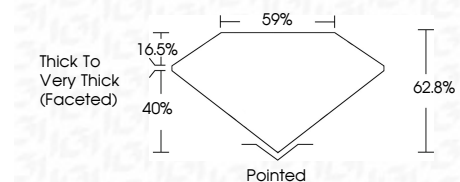

ELECTRONIC COPY

693525789
Report verification at igi.org

October 10, 2025
IGI Report Number **693525789**
Description **NATURAL DIAMOND**
Shape and Cutting Style **PEAR BRILLIANT**
Measurements **9.34 X 5.92 X 3.72 MM**

GRADING RESULTS

Carat Weight **1.35 CARAT**
Color Grade **I**
Clarity Grade **VS 1**
Cut Grade **VERY GOOD**

ADDITIONAL GRADING INFORMATION

Polish **EXCELLENT**
Symmetry **EXCELLENT**
Fluorescence **NONE**
Inscription(s) **(IGI) 693525789**

IGI

October 10, 2025
IGI Report No. 693525789
PEAR BRILLIANT
9.34 X 5.92 X 3.72 MM
1.35 CARAT
I
Color Grade
Color Grade
VS 1
VERY GOOD
Depth
62.8%
Table
40%
Girdle
59%
Thick to Very Thick (Faceted)
Pointed
EXCELLENT
EXCELLENT
NONE
NONE
Inscription(s)
(IGI) 693525789

DIAMOND REPORT

October 10, 2025
IGI Report Number **693525789**
Description **NATURAL DIAMOND**
Shape and Cutting Style **PEAR BRILLIANT**
Measurements **9.34 X 5.92 X 3.72 MM**

GRADING RESULTS

Carat Weight **1.35 CARAT**
Color Grade **I**
Clarity Grade **VS 1**
Cut Grade **VERY GOOD**