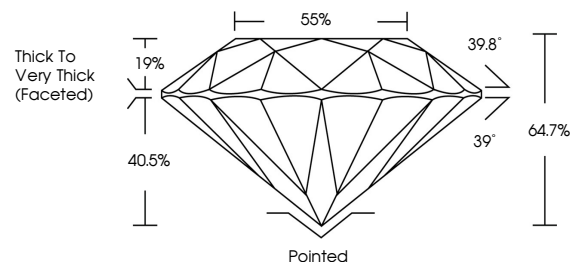

**GRADING RESULTS**

Carat Weight **1.00 CARAT**  
Color Grade **E**  
Clarity Grade **VS 2**  
Cut Grade **FAIR**

**ADDITIONAL GRADING INFORMATION**

Polish **EXCELLENT**  
Symmetry **VERY GOOD**  
Fluorescence **VERY SLIGHT**  
Inscription(s) **IGI 692537804**

**DIAMOND REPORT**

June 25, 2026  
IGI Report Number **692537804**  
Description **NATURAL DIAMOND**  
Shape and Cutting Style **ROUND BRILLIANT**  
Measurements **6.15 - 6.17 X 3.99 MM**

**GRADING RESULTS**

Carat Weight **1.00 CARAT**  
Color Grade **E**  
Clarity Grade **VS 2**  
Cut Grade **FAIR**

**ADDITIONAL GRADING INFORMATION**

Polish **EXCELLENT**  
Symmetry **VERY GOOD**  
Fluorescence **VERY SLIGHT**  
Inscription(s) **IGI 692537804**

**PROPORTIONS**

Sample Image Used

**CLARITY CHARACTERISTICS**

**KEY TO SYMBOLS**

Red symbols indicate internal characteristics.  
Green symbols indicate external characteristics.

**COLOR**

| D - F     | G - J          | K - M           | N - R            | S - Z       | FANCY |
|-----------|----------------|-----------------|------------------|-------------|-------|
| Colorless | Near Colorless | Slightly Tinted | Very Light Color | Light Color |       |