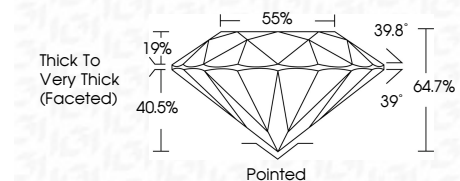

**ELECTRONIC COPY**

692537804  
Report verification at [igi.org](http://igi.org)

June 25, 2026  
IGI Report Number **692537804**  
Description **NATURAL DIAMOND**  
Shape and Cutting Style **ROUND BRILLIANT**  
Measurements **6.15 - 6.17 X 3.99 MM**

**GRADING RESULTS**

Carat Weight **1.00 CARAT**  
Color Grade **E**  
Clarity Grade **VS 2**  
Cut Grade **FAIR**

**ADDITIONAL GRADING INFORMATION**

Polish **EXCELLENT**  
Symmetry **VERY GOOD**  
Fluorescence **VERY SLIGHT**  
Inscription(s) **IGI 692537804**

June 25, 2026  
IGI Report No. 692537804  
**ROUND BRILLIANT**  
6.15 - 6.17 X 3.99 MM  
1.00 CARAT  
E  
VS 2  
FAIR  
64.7%  
86%  
Thick to Very Thick (Faceted)  
Pointed  
EXCELLENT  
VERY GOOD  
VERY SLIGHT  
IGI 692537804

**DIAMOND REPORT**

June 25, 2026  
IGI Report Number **692537804**  
Description **NATURAL DIAMOND**  
Shape and Cutting Style **ROUND BRILLIANT**  
Measurements **6.15 - 6.17 X 3.99 MM**

**GRADING RESULTS**