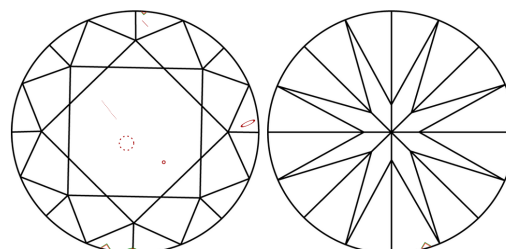

**DIAMOND REPORT**

June 25, 2026  
IGI Report Number **692537804**  
Description **NATURAL DIAMOND**  
Shape and Cutting Style **ROUND BRILLIANT**  
Measurements **6.15 - 6.17 X 3.99 MM**

**GRADING RESULTS**

Carat Weight **1.00 CARAT**  
Color Grade **E**  
Clarity Grade **VS 2**  
Cut Grade **FAIR**

**ADDITIONAL GRADING INFORMATION**

Polish **EXCELLENT**  
Symmetry **VERY GOOD**  
Fluorescence **VERY SLIGHT**  
Inscription(s) **IGI 692537804**

**PROPORTIONS**

Sample Image Used

**CLARITY CHARACTERISTICS**

**KEY TO SYMBOLS**

Red symbols indicate internal characteristics.  
Green symbols indicate external characteristics.

**COLOR**

| D - F     | G - J          | K - M           | N - R            | S - Z       | FANCY |
|-----------|----------------|-----------------|------------------|-------------|-------|
| Colorless | Near Colorless | Slightly Tinted | Very Light Color | Light Color |       |