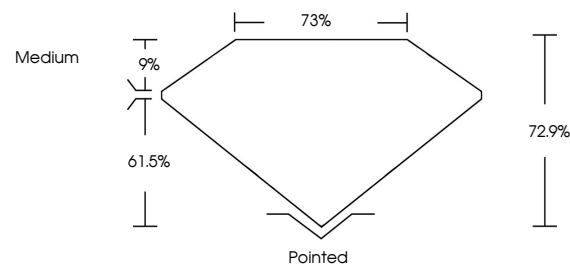

GRADING RESULTS
Carat Weight **1.50 CARAT**
Color Grade **L**
Clarity Grade **SI 1**
Cut Grade **EXCELLENT**

ADDITIONAL GRADING INFORMATION
Polish **EXCELLENT**
Symmetry **EXCELLENT**
Fluorescence **NONE**
Inscription(s) **IGI 689598898**

August 22, 2025
IGI Report No. 689598898
PRINCESS CUT
6.36 X 6.28 X 4.58 MM
1.50 CARAT L
SI 1
EXCELLENT
72.9%
73%
Medium
Pointed
EXCELLENT
EXCELLENT
NONE
IGI 689598898

DIAMOND REPORT

August 22, 2025
IGI Report Number **689598898**
Description **NATURAL DIAMOND**
Shape and Cutting Style **PRINCESS CUT**
Measurements **6.36 X 6.28 X 4.58 MM**

PROPORTIONS

CLARITY CHARACTERISTICS

KEY TO SYMBOLS

Red symbols indicate internal characteristics.
Green symbols indicate external characteristics.

Sample Image Used

COLOR

D - F	G - J	K - M	N - R	S - Z	FANCY
Colorless	Near Colorless	Slightly Tinted	Very Light Color	Light Color	