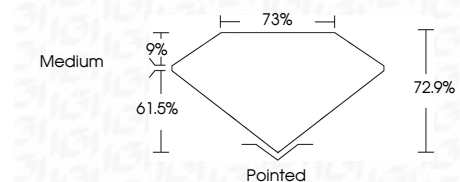

ELECTRONIC COPY

689598898
Report verification at igi.org

August 22, 2025
IGI Report Number **689598898**
Description **NATURAL DIAMOND**
Shape and Cutting Style **PRINCESS CUT**
Measurements **6.36 X 6.28 X 4.58 MM**

GRADING RESULTS
Carat Weight **1.50 CARAT**
Color Grade **L**
Clarity Grade **SI 1**
Cut Grade **EXCELLENT**

ADDITIONAL GRADING INFORMATION
Polish **EXCELLENT**
Symmetry **EXCELLENT**
Fluorescence **NONE**
Inscription(s) **IGI 689598898**

August 22, 2025
IGI Report No. 689598898
PRINCESS CUT
6.36 X 6.28 X 4.58 MM
1.50 CARAT L
SI 1
EXCELLENT
72.9%
73%
Medium
Pointed
EXCELLENT
EXCELLENT
NONE
IGI 689598898

DIAMOND REPORT

August 22, 2025
IGI Report Number **689598898**
Description **NATURAL DIAMOND**
Shape and Cutting Style **PRINCESS CUT**
Measurements **6.36 X 6.28 X 4.58 MM**