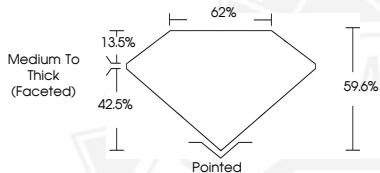

July 4, 2025
IGI Report Number **683576424**
HEART BRILLIANT
NATURAL DIAMOND
5.85 X 6.66 X 3.97 MM
Carat Weight **0.90 CARAT**
Color Grade **I**
Clarity Grade **I.F.**
Cut Grade **VERY GOOD**
Polish **EXCELLENT**
Symmetry **EXCELLENT**
Fluorescence **NONE**
Inscription(s) **IGI 683576424**

July 4, 2025
IGI Report Number **683576424**
HEART BRILLIANT
NATURAL DIAMOND
5.85 X 6.66 X 3.97 MM
Carat Weight **0.90 CARAT**
Color Grade **I**
Clarity Grade **I.F.**
Cut Grade **VERY GOOD**
Polish **EXCELLENT**
Symmetry **EXCELLENT**
Fluorescence **NONE**
Inscription(s) **IGI 683576424**