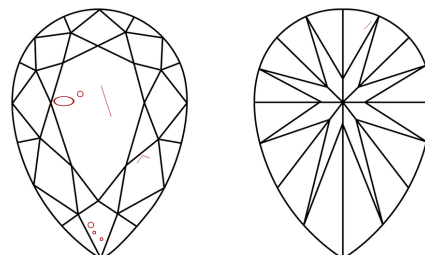

ELECTRONIC COPY

683535411
Report verification at igi.org

April 22, 2025
IGI Report Number **683535411**
Description **NATURAL DIAMOND**
Shape and Cutting Style **PEAR BRILLIANT**
Measurements **18.92 X 11.40 X 6.82 MM**
GRADING RESULTS
Carat Weight **9.02 CARATS**
Color Grade **L**
Clarity Grade **SI 2**
Cut Grade **VERY GOOD**

DIAMOND REPORT

April 22, 2025
IGI Report Number **683535411**
Description **NATURAL DIAMOND**
Shape and Cutting Style **PEAR BRILLIANT**
Measurements **18.92 X 11.40 X 6.82 MM**

GRADING RESULTS

Carat Weight **9.02 CARATS**
Color Grade **L**
Clarity Grade **SI 2**
Cut Grade **VERY GOOD**

ADDITIONAL GRADING INFORMATION

Polish **EXCELLENT**
Symmetry **EXCELLENT**
Fluorescence **VERY SLIGHT**
Inscription(s) **683535411**

PROPORTIONS

Sample Image Used

CLARITY CHARACTERISTICS

KEY TO SYMBOLS

Red symbols indicate internal characteristics.
Green symbols indicate external characteristics.

COLOR

D - F	G - J	K - M	N - R	S - Z	FANCY
Colorless	Near Colorless	Slightly Tinted	Very Light Color	Light Color	

CLARITY

IF	VVS ¹⁻²	VS ¹⁻²	SI ¹⁻²	I ¹⁻³
Internally Flawless	Very Very Slightly Included	Very Slightly Included	Slightly Included	Included