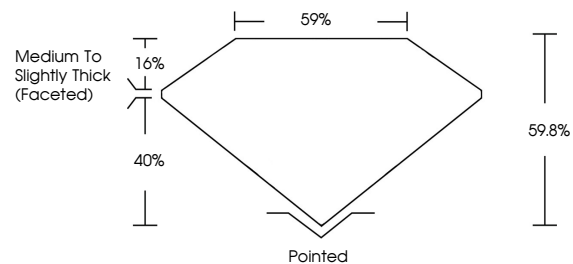

ELECTRONIC COPY

683535411
Report verification at igi.org

April 22, 2025
IGI Report Number **683535411**
Description **NATURAL DIAMOND**
Shape and Cutting Style **PEAR BRILLIANT**
Measurements **18.92 X 11.40 X 6.82 MM**
GRADING RESULTS
Carat Weight **9.02 CARATS**
Color Grade **L**
Clarity Grade **SI 2**
Cut Grade **VERY GOOD**

DIAMOND REPORT

April 22, 2025
IGI Report Number **683535411**
Description **NATURAL DIAMOND**
Shape and Cutting Style **PEAR BRILLIANT**
Measurements **18.92 X 11.40 X 6.82 MM**

GRADING RESULTS

Carat Weight **9.02 CARATS**
Color Grade **L**
Clarity Grade **SI 2**
Cut Grade **VERY GOOD**

ADDITIONAL GRADING INFORMATION

Polish **EXCELLENT**
Symmetry **EXCELLENT**
Fluorescence **VERY SLIGHT**
Inscription(s) **683535411**

PROPORTIONS

Sample Image Used

CLARITY CHARACTERISTICS

KEY TO SYMBOLS

Red symbols indicate internal characteristics.
Green symbols indicate external characteristics.

ADDITIONAL GRADING INFORMATION

Polish **EXCELLENT**
Symmetry **EXCELLENT**
Fluorescence **VERY SLIGHT**
Inscription(s) **683535411**

IGI

April 22, 2025
IGI Report No. 683535411
PEAR BRILLIANT
18.92 X 11.40 X 6.82 MM
9.02 CARATS
L
SI 2
VERY GOOD
91.05%
59%
Medium To Slightly Thick (Faceted)
Pointed
EXCELLENT
EXCELLENT
VERY SLIGHT
VERY SLIGHT
683535411