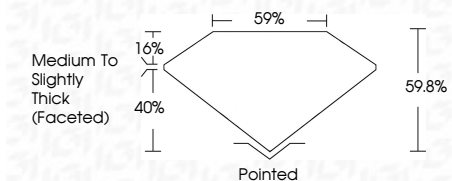

ELECTRONIC COPY

683535411
Report verification at igi.org

April 22, 2025
IGI Report Number **683535411**
Description **NATURAL DIAMOND**
Shape and Cutting Style **PEAR BRILLIANT**
Measurements **18.92 X 11.40 X 6.82 MM**
GRADING RESULTS
Carat Weight **9.02 CARATS**
Color Grade **L**
Clarity Grade **SI 2**
Cut Grade **VERY GOOD**

DIAMOND REPORT

April 22, 2025
IGI Report Number **683535411**
Description **NATURAL DIAMOND**
Shape and Cutting Style **PEAR BRILLIANT**
Measurements **18.92 X 11.40 X 6.82 MM**

GRADING RESULTS

Carat Weight **9.02 CARATS**
Color Grade **L**
Clarity Grade **SI 2**
Cut Grade **VERY GOOD**

ADDITIONAL GRADING INFORMATION

Polish **EXCELLENT**
Symmetry **EXCELLENT**
Fluorescence **VERY SLIGHT**
Inscription(s) **683535411**

PROPORTIONS

Sample Image Used

CLARITY CHARACTERISTICS

KEY TO SYMBOLS

Red symbols indicate internal characteristics.
Green symbols indicate external characteristics.

ADDITIONAL GRADING INFORMATION

Polish **EXCELLENT**
Symmetry **EXCELLENT**
Fluorescence **VERY SLIGHT**
Inscription(s) **683535411**

IGI

April 22, 2025
IGI Report No. 683535411
PEAR BRILLIANT
18.92 X 11.40 X 6.82 MM
9.02 CARATS
L
SI 2
VERY GOOD
91.05%
59%
Medium To Slightly Thick (Faceted)
Pointed
EXCELLENT
EXCELLENT
VERY SLIGHT
VERY SLIGHT
683535411