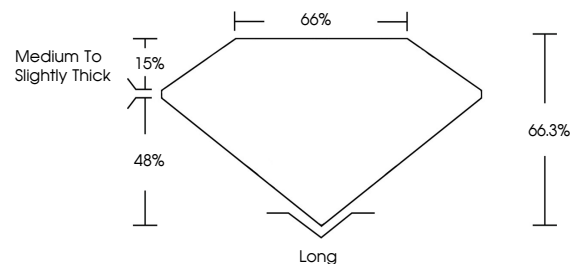

ELECTRONIC COPY

681592374
Report verification at igi.org

February 18, 2025
IGI Report Number **681592374**
Description **NATURAL DIAMOND**
Shape and Cutting Style **EMERALD CUT**
Measurements **8.43 X 6.05 X 4.01 MM**

IGI

February 18, 2025
IGI Report No 681592374
EMERALD CUT
8.43 X 6.05 X 4.01 MM
2.01 CARATS
J
2.01 CARATS
Color Grade **VVS 1**
Clarity Grade **VERY GOOD**
Depth **66.3%**
Table **66%**
Girdle **Medium To Slightly Thick**
Culet **Long**
Polish **EXCELLENT**
Symmetry **EXCELLENT**
Fluorescence **NONE**
Inscription(s) **IGI 681592374**

DIAMOND REPORT

February 18, 2025
IGI Report Number **681592374**
Description **NATURAL DIAMOND**
Shape and Cutting Style **EMERALD CUT**
Measurements **8.43 X 6.05 X 4.01 MM**

GRADING RESULTS

Carat Weight **2.01 CARATS**
Color Grade **J**
Clarity Grade **VVS 1**
Cut Grade **VERY GOOD**

ADDITIONAL GRADING INFORMATION

Polish **EXCELLENT**
Symmetry **EXCELLENT**
Fluorescence **NONE**
Inscription(s) **IGI 681592374**

PROPORTIONS

Sample Image Used

CLARITY CHARACTERISTICS

KEY TO SYMBOLS

Red symbols indicate internal characteristics.
Green symbols indicate external characteristics.