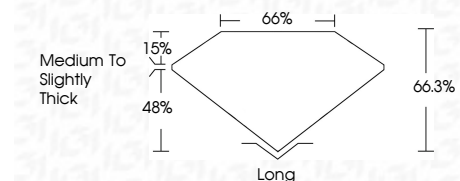

ELECTRONIC COPY

681592374
Report verification at igi.org

February 18, 2025
IGI Report Number **681592374**
Description **NATURAL DIAMOND**
Shape and Cutting Style **EMERALD CUT**
Measurements **8.43 X 6.05 X 4.01 MM**

GRADING RESULTS

Carat Weight **2.01 CARATS**
Color Grade **J**
Clarity Grade **VVS 1**
Cut Grade **VERY GOOD**

ADDITIONAL GRADING INFORMATION

Polish **EXCELLENT**
Symmetry **EXCELLENT**
Fluorescence **NONE**
Inscription(s) **IGI 681592374**

IGI

February 18, 2025
IGI Report No 681592374
EMERALD CUT
8.43 X 6.05 X 4.01 MM
2.01 CARATS
J
2.01 CARATS
Color Grade **VVS 1**
Clarity Grade **VERY GOOD**
Depth **66.3%**
Table **66%**
Girdle **Medium To Slightly Thick**
Culet **Long**
Polish **EXCELLENT**
Symmetry **EXCELLENT**
Fluorescence **NONE**
Inscription(s) **IGI 681592374**

DIAMOND REPORT

February 18, 2025
IGI Report Number **681592374**
Description **NATURAL DIAMOND**
Shape and Cutting Style **EMERALD CUT**
Measurements **8.43 X 6.05 X 4.01 MM**

GRADING RESULTS

Carat Weight **2.01 CARATS**
Color Grade **J**
Clarity Grade **VVS 1**
Cut Grade **VERY GOOD**