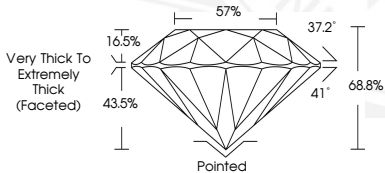

**INTERNATIONAL
GEMOLOGICAL
INSTITUTE**

DIAMOND REPORT

February 27, 2025
IGI Report Number **681570274**
Description **NATURAL DIAMOND**
Shape and Cutting Style **ROUND BRILLIANT**
Measurements **4.70 - 4.75 X 3.26 MM**

GRADING RESULTS

Carat Weight **0.50 CARAT**
Color Grade **E**
Clarity Grade **VS 1**
Cut Grade **GOOD**

ADDITIONAL GRADING INFORMATION

Polish **VERY GOOD**
Symmetry **GOOD**
Fluorescence **NONE**
Identification Features **CLOUD, CRYSTAL**

ELECTRONIC COPY

681570274

February 27, 2025
IGI Report Number **681570274**
ROUND BRILLIANT
NATURAL DIAMOND
4.70 - 4.75 X 3.26 MM
Carat Weight **0.50 CARAT**
Color Grade **E**
Clarity Grade **VS 1**
Cut Grade **GOOD**
Polish **VERY GOOD**
Symmetry **GOOD**
Fluorescence **NONE**

February 27, 2025
IGI Report Number **681570274**
ROUND BRILLIANT
NATURAL DIAMOND
4.70 - 4.75 X 3.26 MM
Carat Weight **0.50 CARAT**
Color Grade **E**
Clarity Grade **VS 1**
Cut Grade **GOOD**
Polish **VERY GOOD**
Symmetry **GOOD**
Fluorescence **NONE**