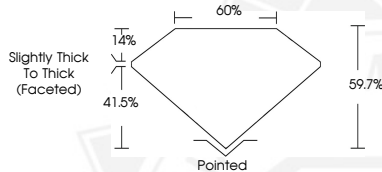

January 24, 2025
IGI Report Number **677552084**
HEART BRILLIANT
NATURAL DIAMOND
5.80 X 6.68 X 3.99 MM
Carat Weight **0.93 CARAT**
Color Grade **I**
Clarity Grade **I.F.**
Cut Grade **VERY GOOD**
Polish **EXCELLENT**
Symmetry **EXCELLENT**
Fluorescence **NONE**
Inscription(s) **IGI 677552084**

January 24, 2025
IGI Report Number **677552084**
HEART BRILLIANT
NATURAL DIAMOND
5.80 X 6.68 X 3.99 MM
Carat Weight **0.93 CARAT**
Color Grade **I**
Clarity Grade **I.F.**
Cut Grade **VERY GOOD**
Polish **EXCELLENT**
Symmetry **EXCELLENT**
Fluorescence **NONE**
Inscription(s) **IGI 677552084**