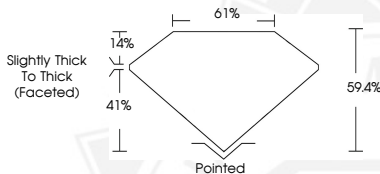

January 24, 2025
IGI Report Number **677552083**
HEART BRILLIANT
NATURAL DIAMOND
5.58 X 6.58 X 3.91 MM
Carat Weight **0.90 CARAT**
Color Grade **F**
Clarity Grade **I.F.**
Cut Grade **VERY GOOD**
Polish **EXCELLENT**
Symmetry **EXCELLENT**
Fluorescence **NONE**
Inscription(s) **IGI 677552083**

January 24, 2025
IGI Report Number **677552083**
HEART BRILLIANT
NATURAL DIAMOND
5.58 X 6.58 X 3.91 MM
Carat Weight **0.90 CARAT**
Color Grade **F**
Clarity Grade **I.F.**
Cut Grade **VERY GOOD**
Polish **EXCELLENT**
Symmetry **EXCELLENT**
Fluorescence **NONE**
Inscription(s) **IGI 677552083**