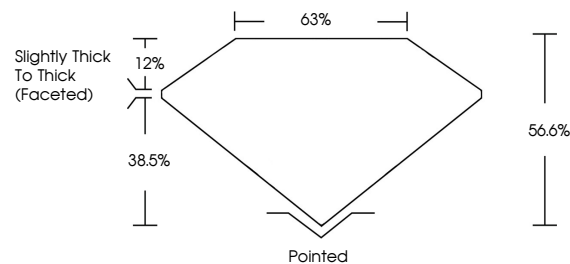

GRADING RESULTS

Carat Weight **2.70 CARATS**
Color Grade **G**
Clarity Grade **I1**
Cut Grade **VERY GOOD**

ADDITIONAL GRADING INFORMATION

Polish **EXCELLENT**
Symmetry **VERY GOOD**
Fluorescence **STRONG**
Inscription(s) **IGI 677533914**

IGI

January 24, 2025
IGI Report No. 677533914
PEAR BRILLIANT
12.87 X 7.72 X 4.37 MM
2.70 CARATS
G
I1
VERY GOOD
66.0%
68%
Slightly Thick To Thick (Faceted)
Pointed
EXCELLENT
VERY GOOD
STRONG
IGI 677533914

DIAMOND REPORT

January 24, 2025
IGI Report Number **677533914**
Description **NATURAL DIAMOND**
Shape and Cutting Style **PEAR BRILLIANT**
Measurements **12.87 X 7.72 X 4.37 MM**

GRADING RESULTS

Carat Weight **2.70 CARATS**
Color Grade **G**
Clarity Grade **I1**
Cut Grade **VERY GOOD**

ADDITIONAL GRADING INFORMATION

Polish **EXCELLENT**
Symmetry **VERY GOOD**
Fluorescence **STRONG**
Inscription(s) **IGI 677533914**

PROPORTIONS

Sample Image Used

CLARITY CHARACTERISTICS

KEY TO SYMBOLS

Red symbols indicate internal characteristics.
Green symbols indicate external characteristics.