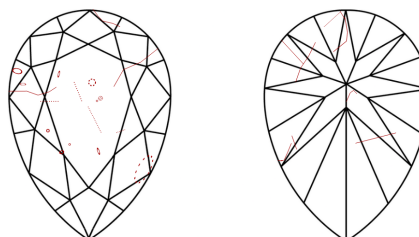

ELECTRONIC COPY

677533914
Report verification at igi.org

January 24, 2025
IGI Report Number **677533914**
Description **NATURAL DIAMOND**
Shape and Cutting Style **PEAR BRILLIANT**
Measurements **12.87 X 7.72 X 4.37 MM**

DIAMOND REPORT

January 24, 2025
IGI Report Number **677533914**
Description **NATURAL DIAMOND**
Shape and Cutting Style **PEAR BRILLIANT**
Measurements **12.87 X 7.72 X 4.37 MM**

GRADING RESULTS

Carat Weight **2.70 CARATS**
Color Grade **G**
Clarity Grade **I1**
Cut Grade **VERY GOOD**

ADDITIONAL GRADING INFORMATION

Polish **EXCELLENT**
Symmetry **VERY GOOD**
Fluorescence **STRONG**
Inscription(s) **IGI 677533914**

PROPORTIONS

Sample Image Used

CLARITY CHARACTERISTICS

KEY TO SYMBOLS

Red symbols indicate internal characteristics.
Green symbols indicate external characteristics.

COLOR

D - F	G - J	K - M	N - R	S - Z	FANCY
Colorless	Near Colorless	Slightly Tinted	Very Light Color	Light Color	

CLARITY

IF	VVS ¹⁻²	VS ¹⁻²	SI ¹⁻²	I ¹⁻³
Internally Flawless	Very Very Slightly Included	Very Slightly Included	Slightly Included	Included