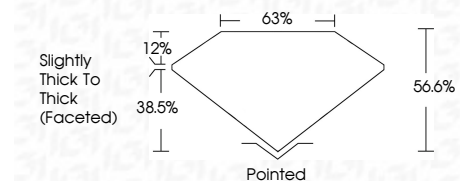

ELECTRONIC COPY

677533914
Report verification at igi.org

January 24, 2025
IGI Report Number **677533914**
Description **NATURAL DIAMOND**
Shape and Cutting Style **PEAR BRILLIANT**
Measurements **12.87 X 7.72 X 4.37 MM**

GRADING RESULTS

Carat Weight **2.70 CARATS**
Color Grade **G**
Clarity Grade **I1**
Cut Grade **VERY GOOD**

ADDITIONAL GRADING INFORMATION

Polish **EXCELLENT**
Symmetry **VERY GOOD**
Fluorescence **STRONG**
Inscription(s) **IGI 677533914**

IGI

January 24, 2025
IGI Report No. 677533914
PEAR BRILLIANT
12.87 X 7.72 X 4.37 MM
2.70 CARATS
G
I1
VERY GOOD
66.0%
68%
Slightly Thick To Thick (Faceted)
Pointed
EXCELLENT
VERY GOOD
STRONG
IGI 677533914

DIAMOND REPORT

January 24, 2025
IGI Report Number **677533914**
Description **NATURAL DIAMOND**
Shape and Cutting Style **PEAR BRILLIANT**
Measurements **12.87 X 7.72 X 4.37 MM**

GRADING RESULTS

Carat Weight **2.70 CARATS**
Color Grade **G**
Clarity Grade **I1**
Cut Grade **VERY GOOD**