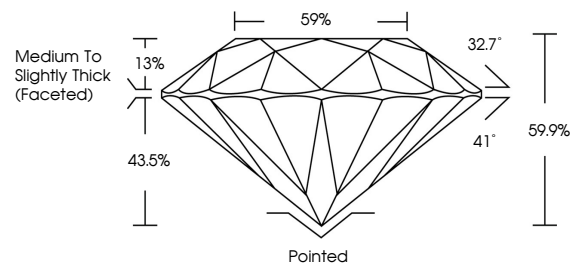

**GRADING RESULTS**

Carat Weight **1.21 CARAT**  
Color Grade **H**  
Clarity Grade **VS 2**  
Cut Grade **EXCELLENT**

**ADDITIONAL GRADING INFORMATION**

Polish **EXCELLENT**  
Symmetry **EXCELLENT**  
Fluorescence **NONE**  
Inscription(s) **IGI 670479572**

**DIAMOND REPORT**

May 30, 2025  
IGI Report Number **670479572**  
Description **NATURAL DIAMOND**  
Shape and Cutting Style **ROUND BRILLIANT**  
Measurements **6.88 - 6.94 X 4.14 MM**

**GRADING RESULTS**

Carat Weight **1.21 CARAT**  
Color Grade **H**  
Clarity Grade **VS 2**  
Cut Grade **EXCELLENT**

**ADDITIONAL GRADING INFORMATION**

Polish **EXCELLENT**  
Symmetry **EXCELLENT**  
Fluorescence **NONE**  
Inscription(s) **IGI 670479572**

**PROPORTIONS**

Sample Image Used

**CLARITY CHARACTERISTICS**

**KEY TO SYMBOLS**

Red symbols indicate internal characteristics.  
Green symbols indicate external characteristics.

**COLOR**

| D - F     | G - J          | K - M           | N - R            | S - Z       | FANCY |
|-----------|----------------|-----------------|------------------|-------------|-------|
| Colorless | Near Colorless | Slightly Tinted | Very Light Color | Light Color |       |