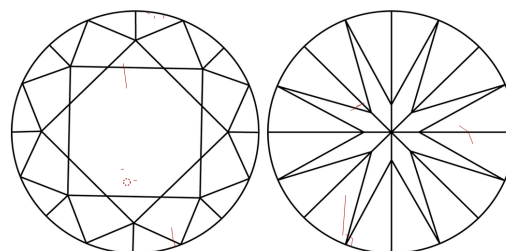

**DIAMOND REPORT**

May 30, 2025  
IGI Report Number **670479572**  
Description **NATURAL DIAMOND**  
Shape and Cutting Style **ROUND BRILLIANT**  
Measurements **6.88 - 6.94 X 4.14 MM**

**GRADING RESULTS**

Carat Weight **1.21 CARAT**  
Color Grade **H**  
Clarity Grade **VS 2**  
Cut Grade **EXCELLENT**

**ADDITIONAL GRADING INFORMATION**

Polish **EXCELLENT**  
Symmetry **EXCELLENT**  
Fluorescence **NONE**  
Inscription(s) **IGI 670479572**

**PROPORTIONS**

Sample Image Used

**CLARITY CHARACTERISTICS**

**KEY TO SYMBOLS**

Red symbols indicate internal characteristics.  
Green symbols indicate external characteristics.

**COLOR**

| D - F     | G - J          | K - M           | N - R            | S - Z       | FANCY |
|-----------|----------------|-----------------|------------------|-------------|-------|
| Colorless | Near Colorless | Slightly Tinted | Very Light Color | Light Color |       |