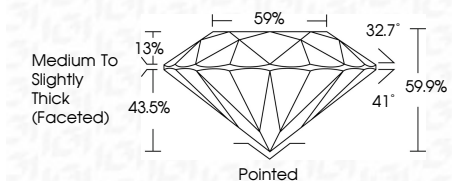

**ELECTRONIC COPY**

670479572  
Report verification at igi.org

May 30, 2025  
IGI Report Number **670479572**  
Description **NATURAL DIAMOND**  
Shape and Cutting Style **ROUND BRILLIANT**  
Measurements **6.88 - 6.94 X 4.14 MM**

**GRADING RESULTS**

Carat Weight **1.21 CARAT**  
Color Grade **H**  
Clarity Grade **VS 2**  
Cut Grade **EXCELLENT**

**ADDITIONAL GRADING INFORMATION**

Polish **EXCELLENT**  
Symmetry **EXCELLENT**  
Fluorescence **NONE**  
Inscription(s) **IGI 670479572**

**DIAMOND REPORT**

May 30, 2025  
IGI Report Number **670479572**  
Description **NATURAL DIAMOND**  
Shape and Cutting Style **ROUND BRILLIANT**  
Measurements **6.88 - 6.94 X 4.14 MM**

**GRADING RESULTS**

Carat Weight **1.21 CARAT**  
Color Grade **H**  
Clarity Grade **VS 2**  
Cut Grade **EXCELLENT**

**ADDITIONAL GRADING INFORMATION**

Polish **EXCELLENT**  
Symmetry **EXCELLENT**  
Fluorescence **NONE**  
Inscription(s) **IGI 670479572**