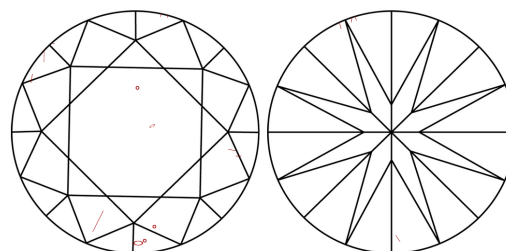

**ELECTRONIC COPY**

659458936  
Report verification at igi.org

November 15, 2024  
IGI Report Number **659458936**  
Description **NATURAL DIAMOND**  
Shape and Cutting Style **ROUND BRILLIANT**  
Measurements **8.29 - 8.33 X 5.20 MM**  
**GRADING RESULTS**  
Carat Weight **2.21 CARATS**  
Color Grade **NATURAL FANCY LIGHT YELLOW**  
Clarity Grade **VS 2**  
Cut Grade **EXCELLENT**

**DIAMOND REPORT**

November 15, 2024  
IGI Report Number **659458936**  
Description **NATURAL DIAMOND**  
Shape and Cutting Style **ROUND BRILLIANT**  
Measurements **8.29 - 8.33 X 5.20 MM**

**GRADING RESULTS**

Carat Weight **2.21 CARATS**  
Color Grade **NATURAL FANCY LIGHT YELLOW**  
Clarity Grade **VS 2**  
Cut Grade **EXCELLENT**

**ADDITIONAL GRADING INFORMATION**

Polish **EXCELLENT**  
Symmetry **EXCELLENT**  
Fluorescence **VERY SLIGHT**

**PROPORTIONS**

**CLARITY CHARACTERISTICS**

**KEY TO SYMBOLS**

Red symbols indicate internal characteristics.  
Green symbols indicate external characteristics.

**COLOR**

D - F	G - J	K - M	N - R	S - Z	FANCY
Colorless	Near Colorless	Slightly Tinted	Very Light Color	Light Color	