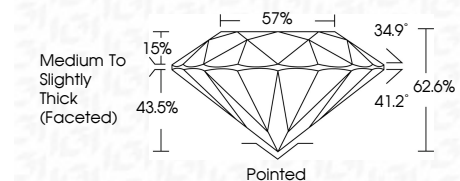

**ELECTRONIC COPY**

659458936  
Report verification at igi.org

November 15, 2024  
IGI Report Number **659458936**  
Description **NATURAL DIAMOND**  
Shape and Cutting Style **ROUND BRILLIANT**  
Measurements **8.29 - 8.33 X 5.20 MM**  
**GRADING RESULTS**  
Carat Weight **2.21 CARATS**  
Color Grade **NATURAL FANCY LIGHT YELLOW**  
Clarity Grade **VS 2**  
Cut Grade **EXCELLENT**

Carat Weight **2.21 CARATS**  
Color Grade **NATURAL FANCY LIGHT YELLOW**  
Clarity Grade **VS 2**  
Cut Grade **EXCELLENT**

**ADDITIONAL GRADING INFORMATION**

Polish **EXCELLENT**  
Symmetry **EXCELLENT**  
Fluorescence **VERY SLIGHT**

**PROPORTIONS**

**CLARITY CHARACTERISTICS**

**KEY TO SYMBOLS**

Red symbols indicate internal characteristics.  
Green symbols indicate external characteristics.

**COLOR**

D - F	G - J	K - M	N - R	S - Z	FANCY
Colorless	Near Colorless	Slightly Tinted	Very Light Color	Light Color	

**CLARITY**

IF	VS <sup>1-2</sup>	VS <sup>1-2</sup>	SI <sup>1-2</sup>	I <sup>1-3</sup>
Internally Flawless	Very Very Slightly Included	Very Slightly Included	Slightly Included	Included

**ADDITIONAL GRADING INFORMATION**