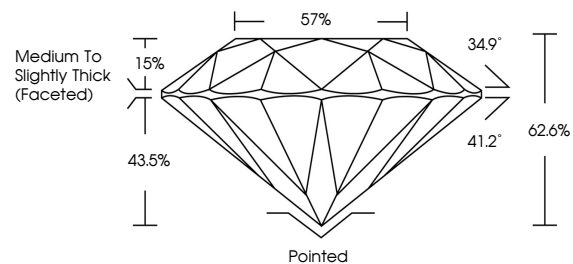

**ELECTRONIC COPY**

659458936  
Report verification at igi.org

November 15, 2024  
IGI Report Number **659458936**  
Description **NATURAL DIAMOND**  
Shape and Cutting Style **ROUND BRILLIANT**  
Measurements **8.29 - 8.33 X 5.20 MM**  
**GRADING RESULTS**  
Carat Weight **2.21 CARATS**  
Color Grade **NATURAL FANCY LIGHT YELLOW**  
Clarity Grade **VS 2**  
Cut Grade **EXCELLENT**

**DIAMOND REPORT**

November 15, 2024  
IGI Report Number **659458936**  
Description **NATURAL DIAMOND**  
Shape and Cutting Style **ROUND BRILLIANT**  
Measurements **8.29 - 8.33 X 5.20 MM**

**GRADING RESULTS**

Carat Weight **2.21 CARATS**  
Color Grade **NATURAL FANCY LIGHT YELLOW**  
Clarity Grade **VS 2**  
Cut Grade **EXCELLENT**

**ADDITIONAL GRADING INFORMATION**

Polish **EXCELLENT**  
Symmetry **EXCELLENT**  
Fluorescence **VERY SLIGHT**

**PROPORTIONS**

**CLARITY CHARACTERISTICS**

**KEY TO SYMBOLS**

Red symbols indicate internal characteristics.  
Green symbols indicate external characteristics.

**COLOR**

D - F	G - J	K - M	N - R	S - Z	FANCY
Colorless	Near Colorless	Slightly Tinted	Very Light Color	Light Color	