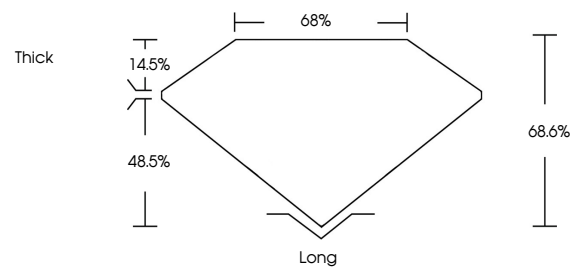

PROPORTIONS