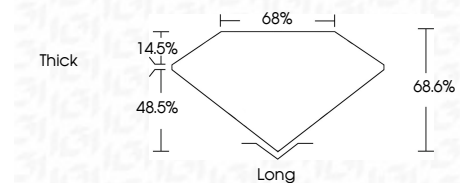

ELECTRONIC COPY

657455888
Report verification at igi.org

February 5, 2025
IGI Report Number **657455888**
Description **NATURAL DIAMOND**
Shape and Cutting Style **EMERALD CUT**
Measurements **7.39 X 5.38 X 3.69 MM**

GRADING RESULTS

Carat Weight **1.54 CARAT**
Color Grade **J**
Clarity Grade **VS 1**
Cut Grade **VERY GOOD**

ADDITIONAL GRADING INFORMATION

Polish **EXCELLENT**
Symmetry **EXCELLENT**
Fluorescence **VERY SLIGHT**
Inscription(s) **IGI 657455888**

IGI

February 5, 2025
IGI Report No. 657455888
EMERALD CUT
1.54 CARAT
J
VS 1
VERY GOOD
7.39 X 5.38 X 3.69 MM
68.6%
68%
Thick
Long
EXCELLENT
EXCELLENT
VERY SLIGHT
IGI 657455888

DIAMOND REPORT

February 5, 2025
IGI Report Number **657455888**
Description **NATURAL DIAMOND**
Shape and Cutting Style **EMERALD CUT**
Measurements **7.39 X 5.38 X 3.69 MM**