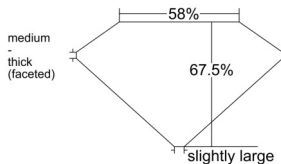

GIA®

FACSIMILE

GIA REPORT 6545818385

Verify this report at GIA.edu

GIA NATURAL DIAMOND DOSSIER®

March 17, 2026
GIA Report Number **6545818385**
Shape and Cutting Style ..... **Old Mine Brilliant**
Measurements ..... **6.20 x 4.42 x 2.99 mm**

GRADING RESULTS

Carat Weight ..... **0.70 carat**
Color Grade ..... **H**
Clarity Grade **VS1**

ADDITIONAL GRADING INFORMATION

Polish ..... **Excellent**
Symmetry ..... **Excellent**
Fluorescence ..... **None**
Clarity Characteristics..... **Feather, Cloud, Needle, Pinpoint**
Inscription(s): **GIA 6545818385**

PROPORTIONS

Profile not to actual proportions

GRADING SCALES

GIA COLOR SCALE		GIA CLARITY SCALE	
COLORLESS	D	VERY VERY SLIGHTLY INCLUDED	FLAWLESS
	E		INTERNALLY FLAWLESS
	F		VVS₁
	G		VVS₂
	H		VS₁
	I		VS₂
	J		SI₁
	K		SI₂
	L		I₁
	M		I₂
NEAR COLORLESS	N	SLIGHTLY INCLUDED	I₃
	O		
	P		
	Q		
FAINT	R		
	S		
	T		
	U		
VERY LIGHT	V		
	W		
	X		
	Y		
LIGHT	Z