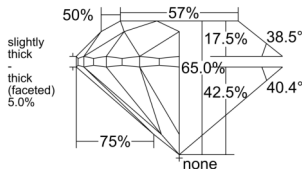

GIA®

FACSIMILE

GIA REPORT 6545684520

Verify this report at GIA.edu

GIA NATURAL DIAMOND DOSSIER®

February 27, 2026
GIA Report Number 6545684520
Shape and Cutting Style ..... Round Brilliant
Measurements ..... 4.89 - 4.95 x 3.20 mm

GRADING RESULTS

Carat Weight ..... 0.50 carat
Color Grade ..... H
Clarity Grade VS1
Cut Grade ..... Very Good

ADDITIONAL GRADING INFORMATION

Polish ..... Excellent
Symmetry ..... Very Good
Fluorescence ..... None
Clarity Characteristics ..... Crystal, Feather, Cloud
Inscription(s): GIA 6545684520

PROPORTIONS

Profile to actual proportions