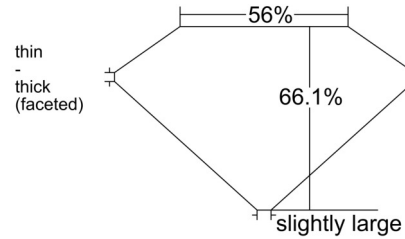

GIA NATURAL DIAMOND GRADING REPORT

February 16, 2026
GIA Report Number 6545643472
Shape and Cutting Style Old Mine Brilliant
Measurements 7.54 x 4.91 x 3.24 mm

GRADING RESULTS

Carat Weight 1.01 carat
Color Grade F
Clarity Grade S11

Profile not to actual proportions

CLARITY CHARACTERISTICS

KEY TO SYMBOLS*

- Twinning Wisp
- Indented Natural

* Red symbols denote internal characteristics (inclusions). Green or black symbols denote external characteristics (blemishes). Diagram is an approximate representation of the diamond, and symbols shown indicate type, position, and approximate size of clarity characteristics. All clarity characteristics may not be shown. Details of finish are not shown.