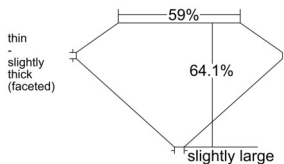

GIA®

FACSIMILE

GIA REPORT 6545634689

Verify this report at GIA.edu

GIA NATURAL DIAMOND DOSSIER®

February 13, 2026
GIA Report Number 6545634689
Shape and Cutting Style ..... Old Mine Brilliant
Measurements ..... 6.73 x 4.66 x 2.99 mm

GRADING RESULTS

Carat Weight ..... 0.80 carat
Color Grade I
Clarity Grade VS1

ADDITIONAL GRADING INFORMATION

Polish ..... Excellent
Symmetry ..... Very Good
Fluorescence ..... Faint
Clarity Characteristics ..... Needle, Feather, Pinpoint
Inscription(s): GIA 6545634689

PROPORTIONS

Profile not to actual proportions

GRADING SCALES

GIA COLOR SCALE		GIA CLARITY SCALE	
COLORLESS	D	VERY VERY SLIGHTLY INCLUDED	FLAWLESS
	E		INTERNALLY FLAWLESS
	F		VVS₁
	G		VVS₂
	H		VS₁
	I		VS₂
	J		SI₁
	K		SI₂
	L		I₁
	M		I₂
NEAR COLORLESS	N	SLIGHTLY INCLUDED	I₃
	O		
	P		
	Q		
FAINT	R	INCLUDED	
	S		
	T		
	U		
VERT LIGHT	V		
	W		
	X		
	Y		
LIGHT	Z