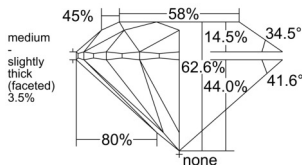

GIA®

FACSIMILE

GIA REPORT 6545592996

Verify this report at GIA.edu

GIA NATURAL DIAMOND DOSSIER®

February 05, 2026
GIA Report Number 6545592996
Shape and Cutting Style ..... Round Brilliant
Measurements ..... 4.14 - 4.16 x 2.60 mm

GRADING RESULTS

Carat Weight ..... 0.27 carat
Color Grade ..... D
Clarity Grade VS1
Cut Grade ..... Excellent

ADDITIONAL GRADING INFORMATION

Polish ..... Excellent
Symmetry ..... Excellent
Fluorescence ..... None
Clarity Characteristics ..... Crystal, Needle, Pinpoint
Inscription(s): GIA 6545592996

PROPORTIONS

GRADING SCALES

GIA COLOR SCALE	GIA CLARITY SCALE	GIA CUT SCALE	
COLOURLESS D	FLAWLESS	EXCELLENT	
E	INTERNALLY FLAWLESS		
F		VVS₁	VERY GOOD
G	VVS₂		
H	VS₁	GOOD	
I	VS₂		
J	SI₁	FAIR	
K	SI₂		
L	I₁	POOR	
M	I₂		
N	I₃		
O			
P			
Q			
R			
S			
T			
U			
V			
W			
X			
Y			
Z