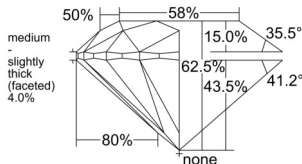

GIA®

FACSIMILE

GIA REPORT 6545588248

Verify this report at GIA.edu

GIA NATURAL DIAMOND DOSSIER®

February 09, 2026
GIA Report Number 6545588248
Shape and Cutting Style ..... Round Brilliant
Measurements ..... 5.24 - 5.28 x 3.29 mm

GRADING RESULTS

Carat Weight ..... 0.56 carat
Color Grade I
Clarity Grade S11
Cut Grade ..... Excellent

ADDITIONAL GRADING INFORMATION

Polish ..... Excellent
Symmetry ..... Excellent
Fluorescence ..... None
Clarity Characteristics ..... Crystal
Inscription(s): GIA 6545588248

PROPORTIONS

Profile to actual proportions

GRADING SCALES

GIA COLOR SCALE

COLORED	D
	E
	F
	G
	H
	I
	J
NEAR COLORLESS	K
	L
Faint	M
	N
	O
	P
	Q
	R
	S
	T
	U
	V
	W
	X
	Y
Light	Z

GIA CLARITY SCALE

FLAWLESS	INTERNAL FLAWLESS	
		FLAWLESS
VERY VERY SLIGHTLY INCLUDED	VVS₁	
	VVS₂	
VERY SLIGHTLY INCLUDED	VS₁	
	VS₂	
SLIGHTLY INCLUDED	SI₁	
	SI₂	
INCLUDED	I₁	
	I₂	
	I₃	

GIA CUT SCALE

EXCELLENT
VERY GOOD
GOOD
FAIR
POOR