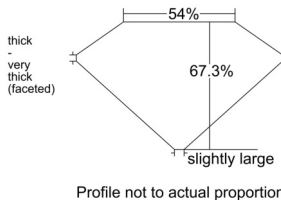

GIA®

FACSIMILE

GIA REPORT 6545587822

Verify this report at GIA.edu

GIA NATURAL DIAMOND DOSSIER®

February 05, 2026
GIA Report Number 6545587822
Shape and Cutting Style ..... Old Mine Brilliant
Measurements ..... 6.92 x 4.10 x 2.76 mm

GRADING RESULTS

Carat Weight ..... 0.70 carat
Color Grade ..... F
Clarity Grade VS1

ADDITIONAL GRADING INFORMATION

Polish ..... Excellent
Symmetry ..... Very Good
Fluorescence ..... None
Clarity Characteristics.. Crystal, Cloud, Feather, Indented Natural
Inscription(s): GIA 6545587822

PROPORTIONS

GRADING SCALES

GIA COLOR SCALE		GIA CLARITY SCALE			
COLORLESS	D	VERY VERY SLIGHTLY INCLUDED	FLAWLESS		
	E		INTERNALLY FLAWLESS		
	F	VERY SLIGHTLY INCLUDED	VS₁		
	G		VS₂		
	H		VS₁		
	NEAR COLORLESS	I	SLIGHTLY INCLUDED	SI₁	
		J		SI₂	
		FAINT	K	INCLUDED	I₁
			L		I₂
			M		I₃
VERT LIGHT	N		NOT LISTED		
	O				
	P				
	Q				
	R				
LIGHT	S				
	T				
	U				
	V				
	Z