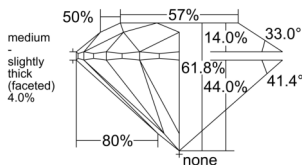

GIA®

FACSIMILE

GIA REPORT 6545584051

Verify this report at GIA.edu

GIA NATURAL DIAMOND DOSSIER®

February 04, 2026
GIA Report Number 6545584051
Shape and Cutting Style ..... Round Brilliant
Measurements ..... 5.25 - 5.28 x 3.26 mm

GRADING RESULTS

Carat Weight ..... 0.55 carat
Color Grade I
Clarity Grade VVS1
Cut Grade ..... Excellent

ADDITIONAL GRADING INFORMATION

Polish ..... Excellent
Symmetry ..... Excellent
Fluorescence ..... None
Clarity Characteristics ..... Cloud, Pinpoint, Feather
Inscription(s): GIA 6545584051

PROPORTIONS

Profile to actual proportions