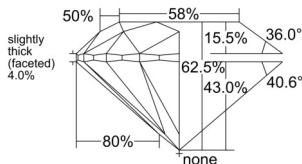

GIA®

FACSIMILE

GIA REPORT 6545577417

Verify this report at GIA.edu

GIA NATURAL DIAMOND DOSSIER®

March 04, 2026
GIA Report Number 6545577417
Shape and Cutting Style ..... Round Brilliant
Measurements ..... 4.73 - 4.76 x 2.97 mm

GRADING RESULTS

Carat Weight ..... 0.41 carat
Color Grade ..... E
Clarity Grade VVS1
Cut Grade ..... Excellent

ADDITIONAL GRADING INFORMATION

Polish ..... Excellent
Symmetry ..... Excellent
Fluorescence ..... None
Clarity Characteristics ..... Pinpoint, Feather
Inscription(s): GIA 6545577417

PROPORTIONS

Profile to actual proportions