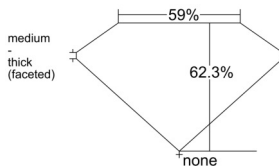

GIA®

FACSIMILE

GIA REPORT 6545574593

Verify this report at GIA.edu

GIA NATURAL DIAMOND DOSSIER®

February 04, 2026
GIA Report Number 6545574593
Shape and Cutting Style ..... Oval Brilliant
Measurements ..... 6.70 x 4.69 x 2.92 mm

GRADING RESULTS

Carat Weight ..... 0.60 carat
Color Grade I
Clarity Grade VS2

ADDITIONAL GRADING INFORMATION

Polish ..... Excellent
Symmetry ..... Excellent
Fluorescence ..... None
Clarity Characteristics ..... Feather, Cavity
Inscription(s): GIA 6545574593

PROPORTIONS

Profile not to actual proportions

GRADING SCALES

GIA COLOR SCALE		GIA CLARITY SCALE			
COLORLESS	D	VERY VERY SLIGHTLY INCLUDED	FLAWLESS		
	E		INTERNALLY FLAWLESS		
	F	VERY SLIGHTLY INCLUDED	VVS₁		
	G		VVS₂		
	H		VS₁		
	NEAR COLORLESS	I	SLIGHTLY INCLUDED	VS₂	
		J		SI₁	
		FAINT	K	INCLUDED	SI₂
			L		I₁
			M		I₂
VERT LIGHT	N	INCLUDED	I₃		
	O				
	P				
	Q				
	R				
	S				
	T				
LIGHT	U				
	V				
	W				
	X				
Y					
Z