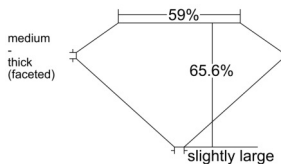

GIA®

FACSIMILE

GIA REPORT 6545566842

Verify this report at GIA.edu

GIA NATURAL DIAMOND DOSSIER®

February 04, 2026
GIA Report Number 6545566842
Shape and Cutting Style ..... Old Mine Brilliant
Measurements ..... 6.59 x 4.64 x 3.04 mm

GRADING RESULTS

Carat Weight ..... 0.81 carat
Color Grade ..... G
Clarity Grade VS2

ADDITIONAL GRADING INFORMATION

Polish ..... Excellent
Symmetry ..... Very Good
Fluorescence ..... None
Clarity Characteristics ..... Crystal, Cloud
Inscription(s): GIA 6545566842

PROPORTIONS

Profile not to actual proportions

GRADING SCALES

GIA COLOR SCALE		GIA CLARITY SCALE			
COLORLESS	D	VERY VERY SLIGHTLY INCLUDED	FLAWLESS		
	E		INTERNALLY FLAWLESS		
	F	VERY SLIGHTLY INCLUDED	VVS₁		
	G		VVS₂		
	H		VS₁		
	NEAR COLORLESS	I	SLIGHTLY INCLUDED	VS₂	
		J		SI₁	
		FAINT	K	INCLUDED	SI₂
			L		I₁
			M		I₂
VERT LIGHT	N	LIGHT	I₃		
	O				
	P				
	Q				
	R