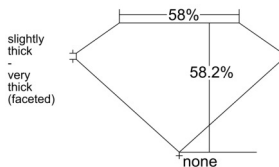

GIA®

FACSIMILE

GIA REPORT 6545561924

Verify this report at GIA.edu

GIA NATURAL DIAMOND DOSSIER®

February 03, 2026
GIA Report Number 6545561924
Shape and Cutting Style ..... Heart Brilliant
Measurements ..... 4.90 x 5.49 x 3.20 mm

GRADING RESULTS

Carat Weight ..... 0.50 carat
Color Grade ..... J
Clarity Grade VVS1

ADDITIONAL GRADING INFORMATION

Polish ..... Excellent
Symmetry ..... Very Good
Fluorescence ..... None
Clarity Characteristics ..... Pinpoint, Feather
Inscription(s): GIA 6545561924

PROPORTIONS

Profile not to actual proportions

GRADING SCALES

GIA COLOR SCALE		GIA CLARITY SCALE			
COLORLESS	D	VERY VERY SLIGHTLY INCLUDED	FLAWLESS		
	E		INTERNALLY FLAWLESS		
	F	VERY SLIGHTLY INCLUDED	VVS₁		
	G		VVS₂		
	H		VS₁		
	NEAR COLORLESS	I	SLIGHTLY INCLUDED	VS₂	
		J		SI₁	
		FAINT	K	INCLUDED	SI₂
			L		I₁
			M		I₂
VERT LIGHT	N	LIGHT	I₃		
	O				
	P				
	Q				
	R