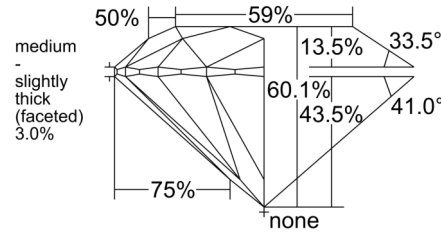

GIA NATURAL DIAMOND GRADING REPORT

January 13, 2026
GIA Report Number 6545425095
Shape and Cutting Style ..... Round Brilliant
Measurements ..... 6.46 - 6.50 x 3.89 mm

GRADING RESULTS

Carat Weight ..... 1.00 carat
Color Grade ..... G
Clarity Grade VVS1
Cut Grade ..... Excellent

ADDITIONAL GRADING INFORMATION

Polish ..... Excellent
Symmetry ..... Excellent
Fluorescence ..... None
Inscription(s): GIA 6545425095
Comments: Surface graining is not shown.

PROPORTIONS

Profile to actual proportions