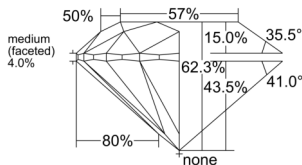

GIA®

FACSIMILE

GIA REPORT 6545338743

Verify this report at gia.edu

GIA NATURAL DIAMOND DOSSIER®

December 30, 2025
GIA Report Number 6545338743
Shape and Cutting Style ..... Round Brilliant
Measurements ..... 4.34 - 4.36 x 2.71 mm

GRADING RESULTS

Carat Weight ..... 0.31 carat
Color Grade ..... F
Clarity Grade VS2
Cut Grade ..... Excellent

ADDITIONAL GRADING INFORMATION

Polish ..... Excellent
Symmetry ..... Excellent
Fluorescence ..... None
Clarity Characteristics ..... Feather, Cloud
Inscription(s): GIA 6545338743

PROPORTIONS

Profile to actual proportions

GRADING SCALES

GIA COLOR SCALE	GIA CLARITY SCALE	GIA CUT SCALE	
D	FLAWLESS	EXCELLENT	
E	INTERNALLY FLAWLESS		
F		VVS₁	VERY GOOD
G	VVS₂		
H	VS₁	GOOD	
I	VS₂		
J	SI₁	FAIR	
K	SI₂		
L	I₁	POOR	
M	I₂		
N	I₃		
O			
P			
Q			
R			
S			
T			
U			
V			
W			
X			
Y			
Z