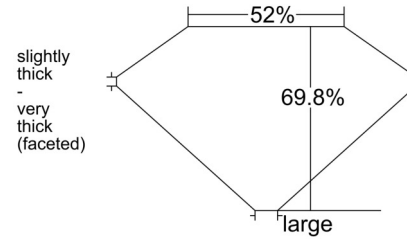

GIA NATURAL DIAMOND GRADING REPORT

 December 26, 2025
 GIA Report Number 6545313512
 Shape and Cutting Style Old Mine Brilliant
 Measurements 9.62 x 7.53 x 5.26 mm

GRADING RESULTS

 Carat Weight 3.01 carat
 Color Grade G
 Clarity Grade SI1

ADDITIONAL GRADING INFORMATION

 Polish Very Good
 Symmetry Excellent
 Fluorescence None
 Inscription(s): GIA 6545313512
Comments: Pinpoints are not shown.

PROPORTIONS

Profile not to actual proportions

CLARITY CHARACTERISTICS

KEY TO SYMBOLS*

-  Feather
-  Crystal
-  Needle

* Red symbols denote internal characteristics (inclusions). Green or black symbols denote external characteristics (blemishes). Diagram is an approximate representation of the diamond, and symbols shown indicate type, position, and approximate size of clarity characteristics. All clarity characteristics may not be shown. Details of finish are not shown.