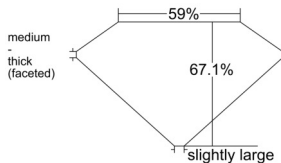

GIA®

FACSIMILE

GIA REPORT 6545302680

Verify this report at GIA.edu

GIA NATURAL DIAMOND DOSSIER®

December 26, 2025
GIA Report Number 6545302680
Shape and Cutting Style ..... Old Mine Brilliant
Measurements ..... 6.62 x 4.90 x 3.29 mm

GRADING RESULTS

Carat Weight ..... 0.90 carat
Color Grade ..... K
Clarity Grade VVS2

ADDITIONAL GRADING INFORMATION

Polish ..... Excellent
Symmetry ..... Very Good
Fluorescence ..... Faint
Clarity Characteristics ..... Pinpoint
Inscription(s): GIA 6545302680

PROPORTIONS

Profile not to actual proportions

GRADING SCALES

GIA COLOR SCALE		GIA CLARITY SCALE			
COLORLESS	D	VERY VERY SLIGHTLY INCLUDED	FLAWLESS		
	E		INTERNALLY FLAWLESS		
	F	VERY SLIGHTLY INCLUDED	VVS₁		
	G		VVS₂		
	H		VS₁		
	NEAR COLORLESS	I	SLIGHTLY INCLUDED	VS₂	
		J		SI₁	
		FAINT	K	INCLUDED	SI₂
			L		I₁
			M		I₂
VERT LIGHT	N	INCLUDED	I₃		
	O				
	P				
	Q				
	R				
LIGHT	S				
	T				
	U				
	V				
	W				
X					
Y					
Z