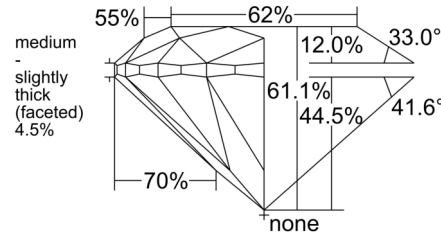

GIA NATURAL DIAMOND GRADING REPORT

January 12, 2026
 GIA Report Number 6545297519
 Shape and Cutting Style Round Brilliant
 Measurements 6.40 - 6.43 x 3.91 mm

GRADING RESULTS

Carat Weight 1.00 carat
 Color Grade H
 Clarity Grade VS1
 Cut Grade Excellent

ADDITIONAL GRADING INFORMATION

Polish Excellent
 Symmetry Excellent
 Fluorescence None
 Inscription(s): GIA 6545297519

PROPORTIONS

Profile to actual proportions

CLARITY CHARACTERISTICS

KEY TO SYMBOLS*

- Crystal
- ∖ Needle
- Pinpoint

* Red symbols denote internal characteristics (inclusions). Green or black symbols denote external characteristics (blemishes). Diagram is an approximate representation of the diamond, and symbols shown indicate type, position, and approximate size of clarity characteristics. All clarity characteristics may not be shown. Details of finish are not shown.