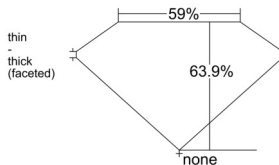

GIA®

FACSIMILE

GIA REPORT 6545141450

Verify this report at GIA.edu

GIA NATURAL DIAMOND DOSSIER®

December 02, 2025
GIA Report Number 6545141450
Shape and Cutting Style ..... Pear Brilliant
Measurements ..... 5.79 x 3.79 x 2.42 mm

GRADING RESULTS

Carat Weight ..... 0.32 carat
Color Grade ..... H
Clarity Grade VVS1

ADDITIONAL GRADING INFORMATION

Polish ..... Excellent
Symmetry ..... Very Good
Fluorescence ..... None
Clarity Characteristics ..... Cloud
Inscription(s): GIA 6545141450

PROPORTIONS

Profile not to actual proportions

GRADING SCALES

GIA COLOR SCALE		GIA CLARITY SCALE			
COLORLESS	D	VERY VERY SLIGHTLY INCLUDED	FLAWLESS		
	E		INTERNALLY FLAWLESS		
	F	VERY SLIGHTLY INCLUDED	VVS₁		
	G		VVS₂		
	H		VS₁		
	NEAR COLORLESS	I	SLIGHTLY INCLUDED	VS₂	
		J		SI₁	
		FAINT	K	INCLUDED	SI₂
			L		I₁
			M		I₂
VERT LIGHT	N	LIGHT	I₃		
	O				
	P				
	Q				
	R