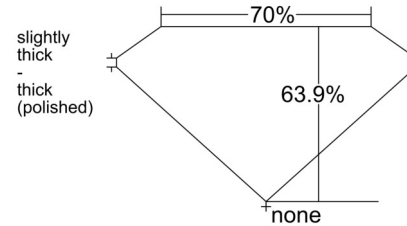

GIA NATURAL DIAMOND GRADING REPORT

December 02, 2025

GIA Report Number 6545134667

Shape and Cutting Style Emerald Cut

Measurements 10.59 x 7.29 x 4.65 mm

GRADING RESULTS

Carat Weight 3.51 carat

Color Grade E

Clarity Grade VS1

ADDITIONAL GRADING INFORMATION

Polish Excellent

Symmetry Very Good

Fluorescence None

Inscription(s): GIA 6545134667

Comments: Pinpoints are not shown.

PROPORTIONS

Profile not to actual proportions

CLARITY CHARACTERISTICS

KEY TO SYMBOLS*

- Crystal
- ⊗ Cloud
- ∖ Needle

* Red symbols denote internal characteristics (inclusions). Green or black symbols denote external characteristics (blemishes). Diagram is an approximate representation of the diamond, and symbols shown indicate type, position, and approximate size of clarity characteristics. All clarity characteristics may not be shown. Details of finish are not shown.