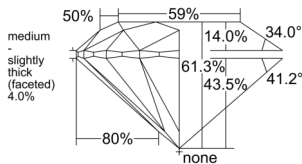

GIA®

FACSIMILE

GIA REPORT 6545002484

Verify this report at GIA.edu

GIA NATURAL DIAMOND DOSSIER®

November 13, 2025
GIA Report Number 6545002484
Shape and Cutting Style ..... Round Brilliant
Measurements ..... 4.30 - 4.33 x 2.64 mm

GRADING RESULTS

Carat Weight ..... 0.30 carat
Color Grade ..... F
Clarity Grade VVS1
Cut Grade ..... Excellent

ADDITIONAL GRADING INFORMATION

Polish ..... Excellent
Symmetry ..... Excellent
Fluorescence ..... None
Clarity Characteristics ..... Cloud
Inscription(s): GIA 6545002484

PROPORTIONS

Profile to actual proportions

GRADING SCALES

GIA COLOR SCALE

COLOURESS	D
	E
	F
	G
	H
	I
	J
NEAR COLOURESS	K
	L
FAIN	M
	N
	O
	P
	R
VERY LIGHT	S
	T
	U
	V
	W
	X
	Y
LIGHT	Z

GIA CLARITY SCALE

FLAWLESS	INTERNAL FLAWLESS	
		FLAWLESS
VERY VERY SLIGHTLY INCLUDED	VVS₁	
	VVS₂	
VERY SLIGHTLY INCLUDED	VS₁	
	VS₂	
SLIGHTLY INCLUDED	SI₁	
	SI₂	
INCLUDED	I₁	
	I₂	
	I₃	

GIA CUT SCALE

EXCELLENT
VERY GOOD
GOOD
FAIR
POOR