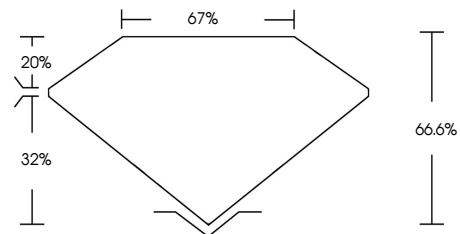

ELECTRONIC COPY

654439974
Report verification at igi.org

March 31, 2025
IGI Report Number **654439974**
Description **NATURAL DIAMOND**
Shape and Cutting Style **CUSHION MODIFIED BRILLIANT**
Measurements **7.14 X 8.09 X 5.18 MM**
GRADING RESULTS
Carat Weight **2.74 CARATS**
Color Grade **NATURAL FANCY BLACK**

March 31, 2025
IGI Report Number **654439974**
Description **NATURAL DIAMOND**
Shape and Cutting Style **CUSHION MODIFIED BRILLIANT**
Measurements **7.14 X 8.09 X 5.18 MM**
GRADING RESULTS
Carat Weight **2.74 CARATS**
Color Grade **NATURAL FANCY BLACK**
ADDITIONAL GRADING INFORMATION
Fluorescence **NONE**
Inscription(s) **654439974**

PROPORTIONS

Sample Image Used

COLOR

D - F	G - J	K - M	N - R	S - Z	FANCY
Colorless	Near Colorless	Slightly Tinted	Very Light Color	Light Color	

CLARITY

IF	VVS ¹⁻²	VS ¹⁻²	SI ¹⁻²	I ¹⁻³
Internally Flawless	Very Very Slightly Included	Very Slightly Included	Slightly Included	Included

ADDITIONAL GRADING INFORMATION

Fluorescence **NONE**
Inscription(s) **654439974**

IGI

March 31, 2025
IGI Report No **654439974**
CUSHION MODIFIED BRILLIANT
7.14 X 8.09 X 5.18 MM
2.74 CARATS
NATURAL FANCY BLACK
Color Grade
Depth 66.6%
Table 67%
Girdle
Culet
Fluorescence **NONE**
Inscription(s) **654439974**