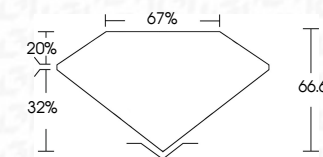

COLOR

D - F	G - J	K - M	N - R	S - Z	FANCY
Colorless	Near Colorless	Slightly Tinted	Very Light Color	Light Color	

CLARITY

IF	VVS¹⁻²	VS¹⁻²	SI¹⁻²	I¹⁻³
Internally Flawless	Very Very Slightly Included	Very Slightly Included	Slightly Included	Included

ADDITIONAL GRADING INFORMATION

Fluorescence **NONE**
Inscription(s) **654439974**

IGI