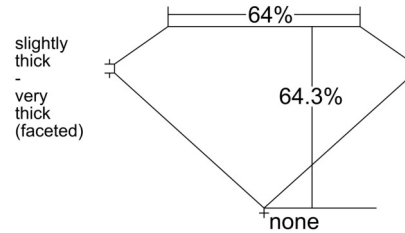

GIA NATURAL DIAMOND GRADING REPORT

March 16, 2026
 GIA Report Number 6542805181
 Shape and Cutting Style Oval Brilliant
 Measurements 8.43 x 5.80 x 3.73 mm

GRADING RESULTS

Carat Weight 1.20 carat
 Color Grade I
 Clarity Grade VVS2

ADDITIONAL GRADING INFORMATION

Polish Excellent
 Symmetry Excellent
 Fluorescence None
 Inscription(s): GIA 6542805181

PROPORTIONS

Profile not to actual proportions

CLARITY CHARACTERISTICS

KEY TO SYMBOLS*

- Needle
- Feather

* Red symbols denote internal characteristics (inclusions). Green or black symbols denote external characteristics (blemishes). Diagram is an approximate representation of the diamond, and symbols shown indicate type, position, and approximate size of clarity characteristics. All clarity characteristics may not be shown. Details of finish are not shown.