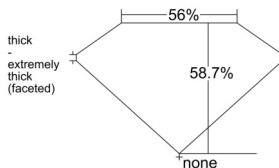

GIA®

FACSIMILE

GIA REPORT 6542722760

Verify this report at GIA.edu

GIA NATURAL DIAMOND DOSSIER®

February 27, 2026
GIA Report Number 6542722760
Shape and Cutting Style ..... Heart Brilliant
Measurements ..... 4.33 x 5.11 x 3.00 mm

GRADING RESULTS

Carat Weight ..... 0.41 carat
Color Grade ..... D
Clarity Grade VS1

ADDITIONAL GRADING INFORMATION

Polish ..... Very Good
Symmetry ..... Very Good
Fluorescence ..... None
Clarity Characteristics..... Cloud, Feather
Inscription(s): GIA 6542722760

PROPORTIONS

Profile not to actual proportions

GRADING SCALES

GIA COLOR SCALE		GIA CLARITY SCALE			
COLORLESS	D	VERY VERY SLIGHTLY INCLUDED	FLAWLESS		
	E		INTERNALLY FLAWLESS		
	F	VERY SLIGHTLY INCLUDED	VVS₁		
	G		VVS₂		
	H		VS₁		
	NEAR COLORLESS	I	SLIGHTLY INCLUDED	VS₂	
		J		SI₁	
		FAINT	K	INCLUDED	SI₂
			L		I₁
			M		I₂
VERT LIGHT	N	LIGHT	I₃		
	O				
	P				
	Q				
	R