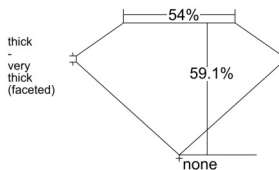

GIA®

FACSIMILE

GIA REPORT 6542714928

Verify this report at GIA.edu

GIA NATURAL DIAMOND DOSSIER®

February 26, 2026
GIA Report Number 6542714928
Shape and Cutting Style ..... Heart Brilliant
Measurements ..... 4.93 x 5.69 x 3.37 mm

GRADING RESULTS

Carat Weight ..... 0.55 carat
Color Grade ..... F
Clarity Grade VVS1

ADDITIONAL GRADING INFORMATION

Polish ..... Excellent
Symmetry ..... Excellent
Fluorescence ..... None
Clarity Characteristics ..... Cloud, Pinpoint, Feather
Inscription(s): GIA 6542714928

PROPORTIONS

Profile not to actual proportions

GRADING SCALES

GIA COLOR SCALE		GIA CLARITY SCALE			
COLORLESS	D	VERY VERY SLIGHTLY INCLUDED	FLAWLESS		
	E		INTERNALLY FLAWLESS		
	F	VERY SLIGHTLY INCLUDED	VVS₁		
	G		VVS₂		
	H		VS₁		
	NEAR COLORLESS	I	SLIGHTLY INCLUDED	VS₂	
		J		SI₁	
		FAINT	K	INCLUDED	SI₂
			L		I₁
			M		I₂
VERT LIGHT	N	INCLUDED	I₃		
	O				
	P				
	Q				
	R				
LIGHT	S				
	T				
	U				
	V				
	W				
X					
Y					
Z