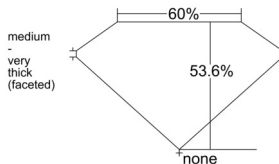

GIA®

FACSIMILE

GIA REPORT 6542714645

Verify this report at GIA.edu

GIA NATURAL DIAMOND DOSSIER®

February 26, 2026
GIA Report Number 6542714645
Shape and Cutting Style ..... Heart Brilliant
Measurements ..... 4.59 x 5.21 x 2.79 mm

GRADING RESULTS

Carat Weight ..... 0.38 carat
Color Grade ..... D
Clarity Grade VS2

ADDITIONAL GRADING INFORMATION

Polish ..... Excellent
Symmetry ..... Very Good
Fluorescence ..... Strong Blue
Clarity Characteristics ..... Crystal
Inscription(s): GIA 6542714645

PROPORTIONS

Profile not to actual proportions

GRADING SCALES

GIA COLOR SCALE		GIA CLARITY SCALE			
COLORLESS	D	VERY VERY SLIGHTLY INCLUDED	FLAWLESS		
	E		INTERNALLY FLAWLESS		
	F	VERY SLIGHTLY INCLUDED	VVS₁		
	G		VVS₂		
	H		VS₁		
	NEAR COLORLESS	I	SLIGHTLY INCLUDED	VS₂	
		J		SI₁	
		FAINT	K	INCLUDED	SI₂
			L		I₁
			M		I₂
VERT LIGHT	N	LIGHT	I₃		
	O				
	P				
	Q				
	R				
	S				
	T