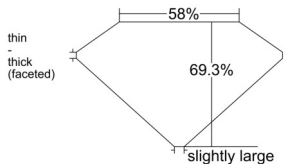

GIA®

FACSIMILE

GIA REPORT 6542705516

Verify this report at GIA.edu

GIA NATURAL DIAMOND DOSSIER®

February 25, 2026
GIA Report Number 6542705516
Shape and Cutting Style ..... Old Mine Brilliant
Measurements ..... 6.62 x 4.80 x 3.33 mm

GRADING RESULTS

Carat Weight ..... 0.90 carat
Color Grade I
Clarity Grade VS1

ADDITIONAL GRADING INFORMATION

Polish ..... Very Good
Symmetry ..... Good
Fluorescence ..... None
Clarity Characteristics..... Indented Natural, Cloud, Pinpoint
Inscription(s): GIA 6542705516

PROPORTIONS

Profile not to actual proportions

GRADING SCALES

GIA COLOR SCALE		GIA CLARITY SCALE	
COLORLESS	D	VERY VERY SLIGHTLY INCLUDED	FLAWLESS
	E		INTERNALLY FLAWLESS
	F		VVS₁
	G		VVS₂
	H		VS₁
	I		VS₂
	J		SI₁
	K		SI₂
	L		I₁
	M		I₂
NEAR COLORLESS	N	SLIGHTLY INCLUDED	I₃
	O		
	P		
	Q		
FAINT	R		
	S		
	T		
	U		
VERT LIGHT	V		
	W		
	X		
	Y		
LIGHT	Z