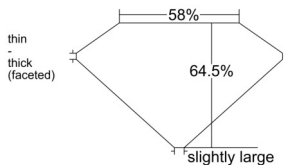

GIA®

FACSIMILE

GIA REPORT 6542641366

Verify this report at GIA.edu

GIA NATURAL DIAMOND DOSSIER®

February 16, 2026
GIA Report Number 6542641366
Shape and Cutting Style ..... Old Mine Brilliant
Measurements ..... 6.78 x 4.35 x 2.81 mm

GRADING RESULTS

Carat Weight ..... 0.71 carat
Color Grade ..... G
Clarity Grade VVS2

ADDITIONAL GRADING INFORMATION

Polish ..... Excellent
Symmetry ..... Very Good
Fluorescence ..... None
Clarity Characteristics ..... Pinpoint
Inscription(s): GIA 6542641366

PROPORTIONS

Profile not to actual proportions

GRADING SCALES

GIA COLOR SCALE		GIA CLARITY SCALE				
COLORLESS	D	VERY VERY SLIGHTLY INCLUDED	FLAWLESS			
	E		INTERNALLY FLAWLESS			
	F		VVS₁			
	NEAR COLORLESS	G	VERY SLIGHTLY INCLUDED	VVS₂		
		H		VS₁		
		FAINT	I	SLIGHTLY INCLUDED	VS₂	
			J		SI₁	
			LIGHT	K	INCLUDED	SI₂
	L	I₁				
	M	I₂				
N	NOT GRADED	I₃				
O						
P						
Q						
R						
S						
T						
U						
V						
W						
X						
Y						
Z