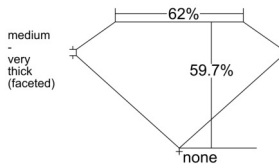

GIA®

FACSIMILE

GIA REPORT 6542579238

Verify this report at GIA.edu

GIA NATURAL DIAMOND DOSSIER®

February 03, 2026
GIA Report Number 6542579238
Shape and Cutting Style ..... Heart Brilliant
Measurements ..... 4.89 x 5.74 x 3.43 mm

GRADING RESULTS

Carat Weight ..... 0.56 carat
Color Grade ..... H
Clarity Grade VS1

ADDITIONAL GRADING INFORMATION

Polish ..... Very Good
Symmetry ..... Very Good
Fluorescence ..... None
Clarity Characteristics ..... Cloud, Needle
Inscription(s): GIA 6542579238

PROPORTIONS

Profile not to actual proportions

GRADING SCALES

GIA COLOR SCALE		GIA CLARITY SCALE			
COLORLESS	D	VERY VERY SLIGHTLY INCLUDED	FLAWLESS		
	E		INTERNALLY FLAWLESS		
	F	VERY SLIGHTLY INCLUDED	VVS₁		
	G		VVS₂		
	H		VS₁		
	NEAR COLORLESS	I	SLIGHTLY INCLUDED	VS₂	
		J		SI₁	
		FAINT	K	INCLUDED	SI₂
			L		I₁
			M		I₂
VERT LIGHT	N	LIGHT	I₃		
	O				
	P				
	Q				
	R