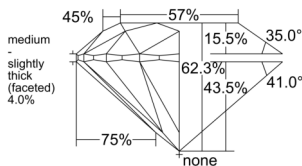

GIA®

FACSIMILE

GIA REPORT 6542574765

Verify this report at GIA.edu

GIA NATURAL DIAMOND DOSSIER®

February 03, 2026
GIA Report Number 6542574765
Shape and Cutting Style ..... Round Brilliant
Measurements ..... 4.69 - 4.71 x 2.93 mm

GRADING RESULTS

Carat Weight ..... 0.40 carat
Color Grade ..... D
Clarity Grade VVS1
Cut Grade ..... Excellent

ADDITIONAL GRADING INFORMATION

Polish ..... Excellent
Symmetry ..... Excellent
Fluorescence ..... None
Clarity Characteristics ..... Pinpoint, Feather
Inscription(s): GIA 6542574765

PROPORTIONS

GRADING SCALES

GIA COLOR SCALE	GIA CLARITY SCALE	GIA CUT SCALE	
D	FLAWLESS	EXCELLENT	
E	INTERNALLY FLAWLESS		
F		VVS₁	VERY GOOD
G	VVS₂		
H	VS₁	GOOD	
I	VS₂		
J	SI₁	FAIR	
K	SI₂		
L	I₁	POOR	
M	I₂		
N	I₃		
O			
P			
Q			
R			
S			
T			
U			
V			
W			
X			
Y			
Z