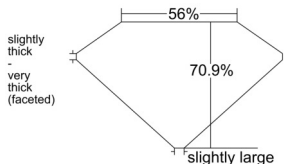

GIA®

FACSIMILE

GIA REPORT 6542508413

Verify this report at GIA.edu

GIA NATURAL DIAMOND DOSSIER®

January 27, 2026
GIA Report Number 6542508413
Shape and Cutting Style ..... Old Mine Brilliant
Measurements ..... 6.56 x 4.75 x 3.37 mm

GRADING RESULTS

Carat Weight ..... 0.91 carat
Color Grade ..... H
Clarity Grade SI1

ADDITIONAL GRADING INFORMATION

Polish ..... Excellent
Symmetry ..... Excellent
Fluorescence ..... Faint
Clarity Characteristics ..... Crystal, Cloud
Inscription(s): GIA 6542508413

PROPORTIONS

Profile not to actual proportions

GRADING SCALES

GIA COLOR SCALE		GIA CLARITY SCALE			
COLORLESS	D	VERY VERY SLIGHTLY INCLUDED	FLAWLESS		
	E		INTERNALLY FLAWLESS		
	F	VERY SLIGHTLY INCLUDED	VVS₁		
	G		VVS₂		
	H		VS₁		
	NEAR COLORLESS	I	SLIGHTLY INCLUDED	VS₂	
		J		SI₁	
		FAINT	K	INCLUDED	SI₂
			L		I₁
			M		I₂
VERT LIGHT	N		INCLUDED	I₃	
	O				
	P				
	Q				
	R				
	S				
LIGHT	T				
	U				
	V				
	W				
	X				
Y					
Z