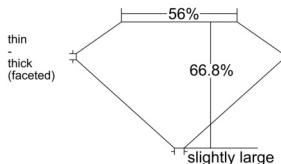

GIA®

FACSIMILE

GIA REPORT 6542476812

Verify this report at GIA.edu

GIA NATURAL DIAMOND DOSSIER®

January 22, 2026
GIA Report Number **6542476812**
Shape and Cutting Style ..... **Old Mine Brilliant**
Measurements ..... **6.20 x 4.45 x 2.97 mm**

GRADING RESULTS

Carat Weight ..... **0.70 carat**
Color Grade ..... **G**
Clarity Grade **VS1**

ADDITIONAL GRADING INFORMATION

Polish ..... **Excellent**
Symmetry ..... **Good**
Fluorescence ..... **None**
Clarity Characteristics ..... **Cloud, Feather**
Inscription(s): **GIA 6542476812**

PROPORTIONS

Profile not to actual proportions

GRADING SCALES

GIA COLOR SCALE		GIA CLARITY SCALE			
COLORLESS	D	VERY VERY SLIGHTLY INCLUDED	FLAWLESS		
	E		INTERNALLY FLAWLESS		
	F	VERY SLIGHTLY INCLUDED	VVS₁		
	G		VVS₂		
	H		VS₁		
	NEAR COLORLESS	I	SLIGHTLY INCLUDED	VS₂	
		J		SI₁	
		FAINT	K	INCLUDED	SI₂
			L		I₁
			M		I₂
VERTICALLY LIGHT	N	INCLUDED	I₃		
	O				
	P				
	Q				
	R				
LIGHT	S				
	T				
	U				
	V				
	W				
	X				
	Y				
	Z