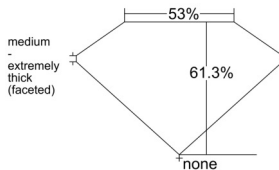

GIA®

FACSIMILE

GIA REPORT 6542474972

Verify this report at GIA.edu

GIA NATURAL DIAMOND DOSSIER®

January 20, 2026
GIA Report Number 6542474972
Shape and Cutting Style ..... Heart Brilliant
Measurements ..... 4.55 x 5.20 x 3.19 mm

GRADING RESULTS

Carat Weight ..... 0.45 carat
Color Grade ..... E
Clarity Grade VS1

ADDITIONAL GRADING INFORMATION

Polish ..... Very Good
Symmetry ..... Very Good
Fluorescence ..... None
Clarity Characteristics..... Crystal, Cloud, Needle, Pinpoint
Inscription(s): GIA 6542474972

PROPORTIONS

Profile not to actual proportions

GRADING SCALES

GIA COLOR SCALE		GIA CLARITY SCALE			
COLORLESS	D	VERY VERY SLIGHTLY INCLUDED	FLAWLESS		
	E		INTERNALLY FLAWLESS		
	F	VERY SLIGHTLY INCLUDED	VS₁		
	G		VS₂		
	H		VS₁		
	NEAR COLORLESS	I	SLIGHTLY INCLUDED	SI₁	
		J		SI₂	
		FAINT	K	INCLUDED	I₁
			L		I₂
			M		I₃
VERT LIGHT	N				
	O				
	P				
	Q				
	R				
	S				
	T				
LIGHT	U				
	V				
	W				
	X				
Y					
Z