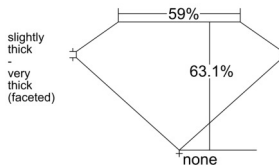

GIA®

FACSIMILE

GIA REPORT 6542439943

Verify this report at GIA.edu

GIA NATURAL DIAMOND DOSSIER®

January 13, 2026
GIA Report Number 6542439943
Shape and Cutting Style ..... Pear Brilliant
Measurements ..... 6.97 x 4.32 x 2.72 mm

GRADING RESULTS

Carat Weight ..... 0.50 carat
Color Grade ..... F
Clarity Grade SI1

ADDITIONAL GRADING INFORMATION

Polish ..... Excellent
Symmetry ..... Excellent
Fluorescence ..... None
Clarity Characteristics ..... Crystal
Inscription(s): GIA 6542439943

PROPORTIONS

Profile not to actual proportions

GRADING SCALES

GIA COLOR SCALE		GIA CLARITY SCALE			
COLORLESS	D	VERY VERY SLIGHTLY INCLUDED	FLAWLESS		
	E		INTERNALLY FLAWLESS		
	F	VERY SLIGHTLY INCLUDED	VVS₁		
	G		VVS₂		
	H		VS₁		
	NEAR COLORLESS	I	SLIGHTLY INCLUDED	VS₂	
		J		SI₁	
		FAINT	K	INCLUDED	SI₂
			L		I₁
			M		I₂
VERT LIGHT	N	INCLUDED	I₃		
	O				
	P				
	Q				
	R				
LIGHT	S				
	T				
	U				
	V				
	W				
	X				
	Y				
	Z